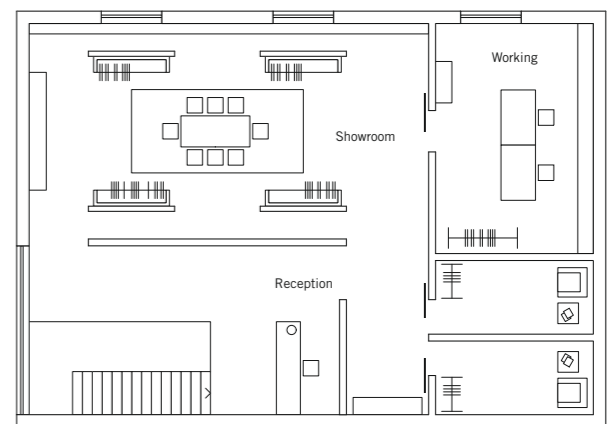

Can representative solutions also be functional?

Enhancing the shopping experience.

The attractiveness of fashionable brands and their showrooms is being increasingly defined by the styling of their presentation. And this is all the more successful, the more the prospective customers can be enticed and enthralled. Good ideas underpinned by an impressive combination of function and form are therefore paramount. The convenient, elegant CS 80 MAGNEO operat-

ing a sliding mirror door exemplifies the kind of individual room designs required. This automatic operator is able to move doors with consummate ease and in almost complete silence. Rooms are rendered multi-functional yet remain representative.