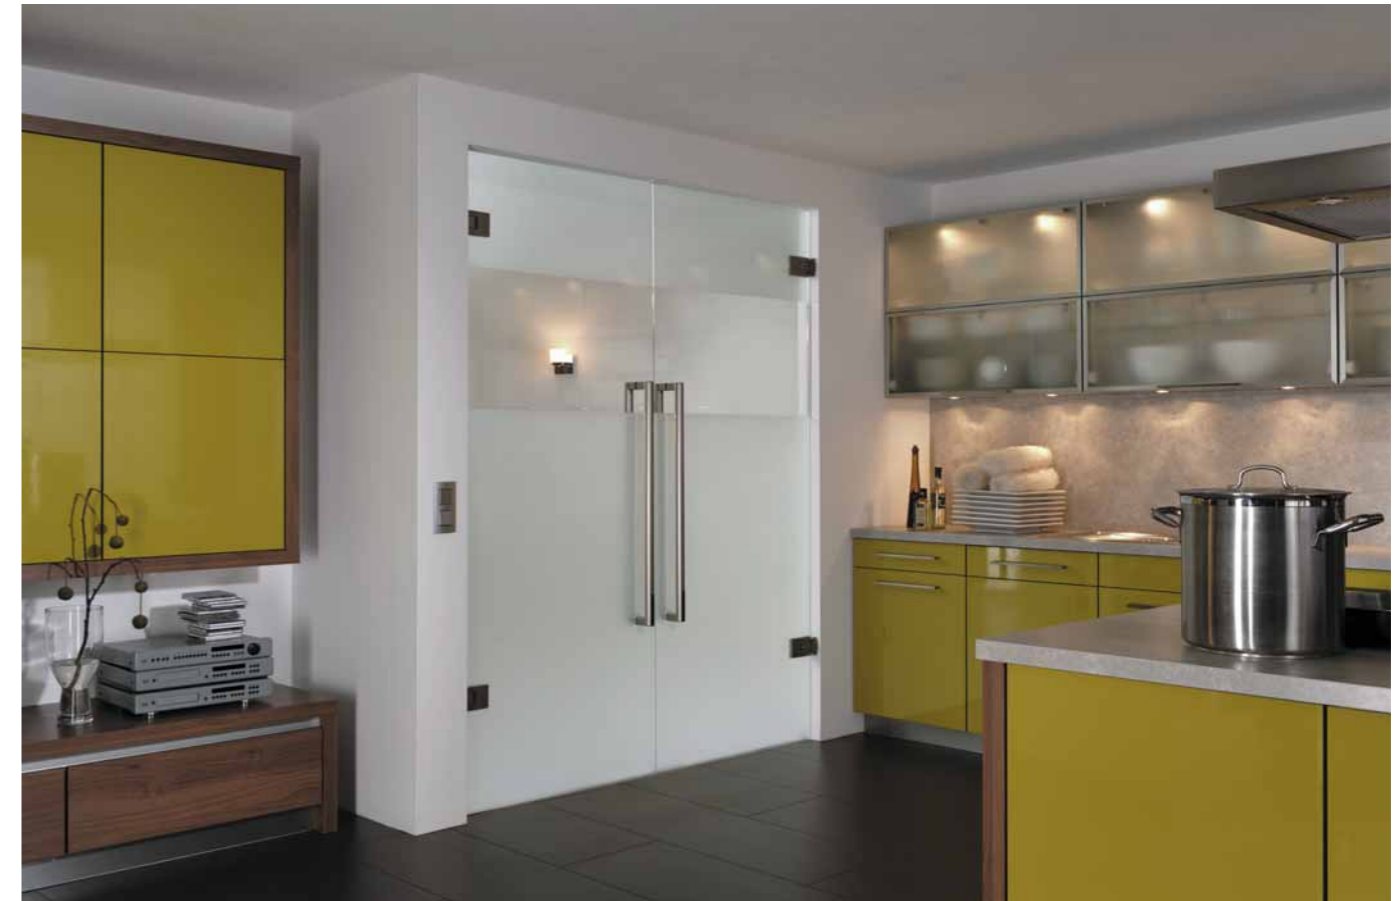

With the AGILE 150 sliding door system, a transparent interface can be created between the eating area and the kitchen.

Reliably returning a double-action door to neutral: TENSOR hinges.

The TENSOR double-action glass door system, with integral hold-open function at 90°.