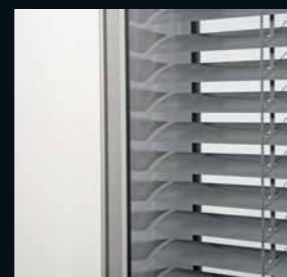

How to adapt room configurations to demand?

If light or glare protection or indeed just more privacy is required, optional integral blinds in the MOVEO Glass partition system provide the answer.