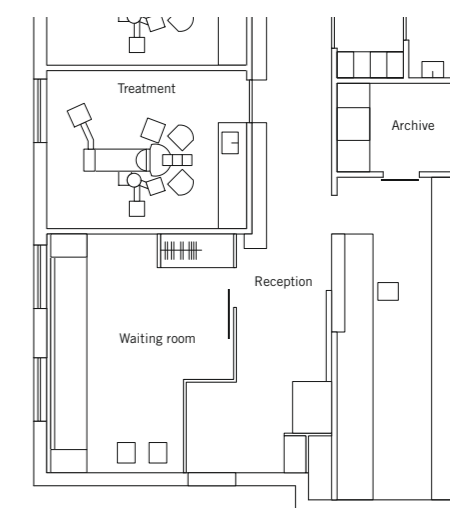

Clear aesthetics combined with DORMA quality.

For lawyers, notaries or doctors, quality and success have to go hand-in-hand. Hence, the contemporary design of their chambers, practice, surgery or offices is of particular importance. It significantly affects the first impression on the client or patient, creating confidence and conveying quality. Transparency is the key to individualised room design. And DORMA offers a wide range

of sophisticated ideas for sliding glass doors crafted to create the necessary effect. Whether manual or automatic, they impart an impression of discreet elegance while enhancing user convenience, starting at the entrance and extending right through the spatial layout.

An open reception that exudes quality, enhanced by sliding glass doors featuring MANET single-point fixings.